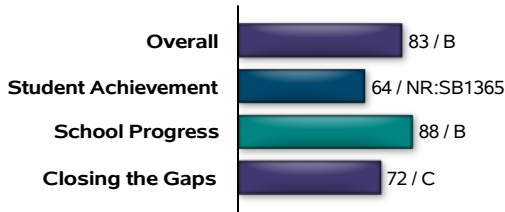

**Texas Education Agency**  
**2021-22 Preliminary School Report Card**  
**YELLOWSTONE COLLEGE PREPARATORY (101873001)**

**Accountability Rating**

**B**

YELLOWSTONE COLLEGE PREPARATORY earned a B (80-89) for recognized performance by serving many students well and encouraging high academic achievement and/or appropriate academic growth for most students.

State accountability ratings are based on three domains: Student Achievement, School Progress, and Closing the Gaps. The graph below provides summary results for YELLOWSTONE COLLEGE PREPARATORY. Scores are scaled from 0 to 100 to align with letter grades.