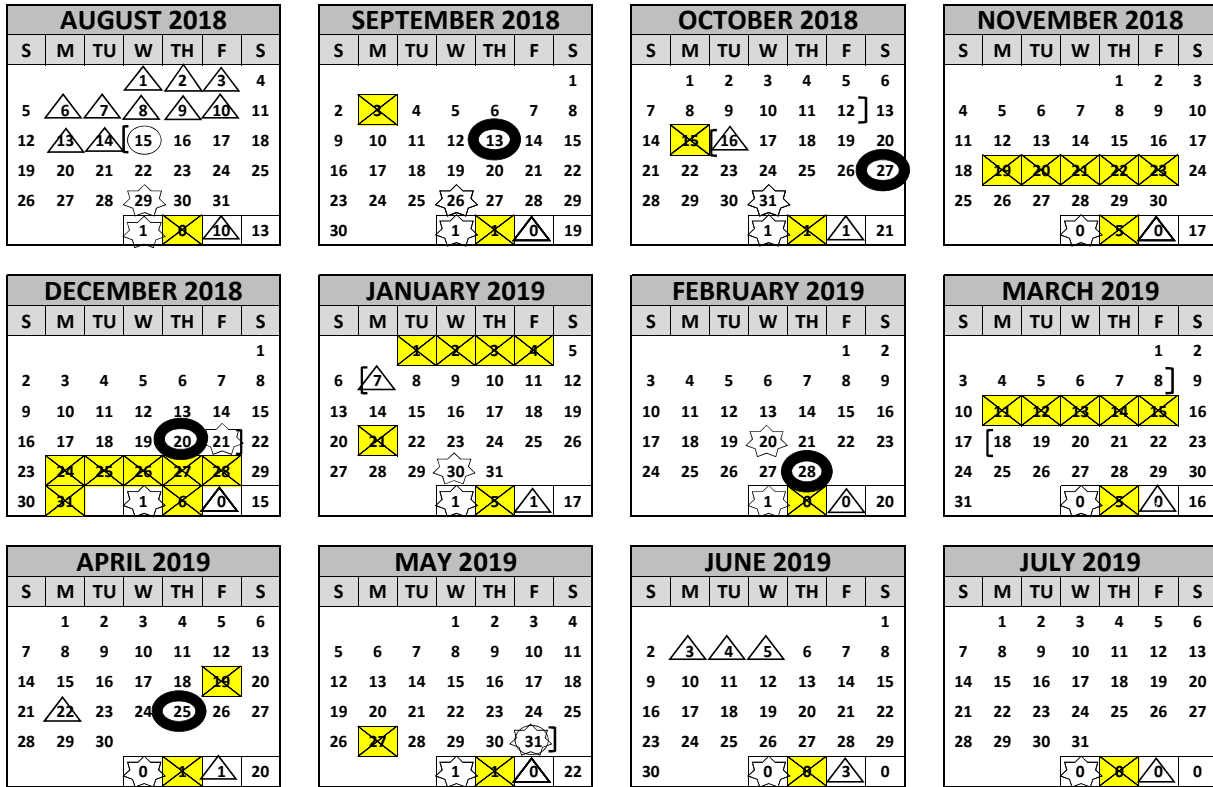

2018-19 SCHOOL CALENDAR

Important Dates:	
August 1-14: Teacher Inservice	January 21: MLK Holiday
August 15: First Day of School	March 11-15: Spring Break
September 3: Labor Day Holiday	April 19: Spring Holiday
October 15: Fall Holiday	May 27: Memorial Day Holiday
October 16: Teacher Inservice	May 31: Last Day of School
Nov. 19-23: Thanksgiving Break	June 3-5: Teacher Inservice
Dec. 24 - Jan. 4: WinterBreak	June 6-July 31: Summer Break
January 7: Teacher Inservice	

		LEGEND FOR SYMBOLS	
	FIRST/LAST DAYS (Aug 15 & May 31)		25 SCHOOL HOLIDAYS
	SPECIAL EVENTS (TBD)		16 TEACHER INSERVICE DAYS
180	SCHOOL DAYS		7 EARLY RELEASE DAYS